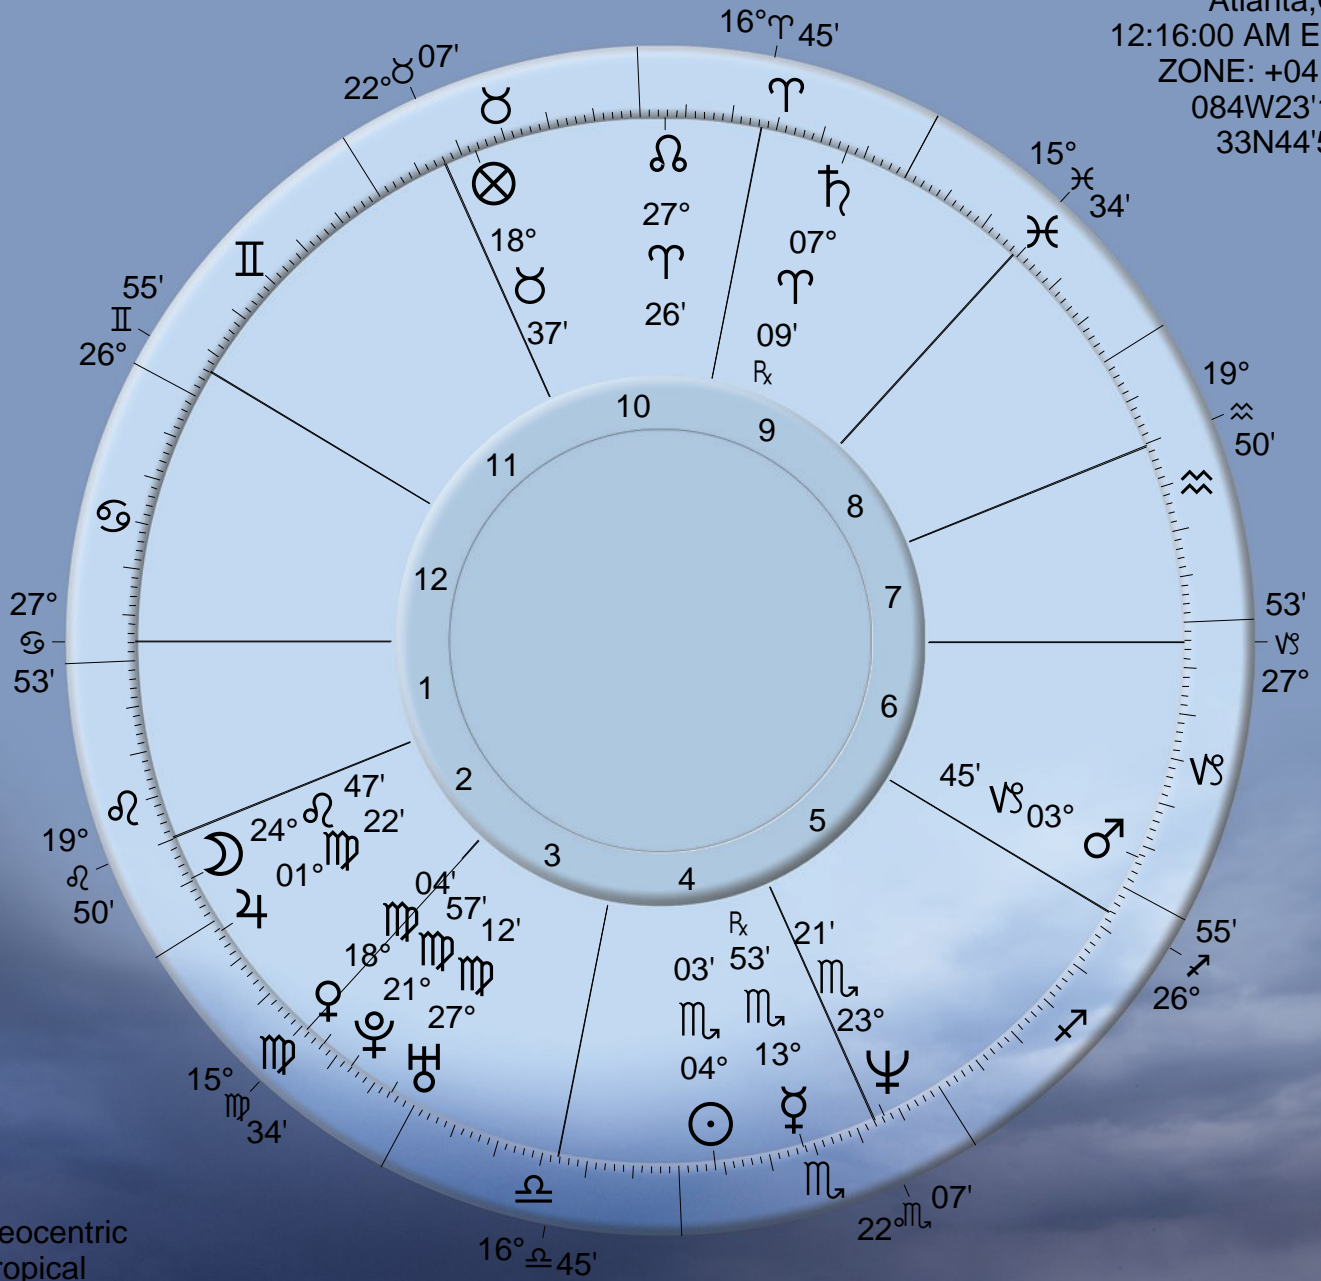

Julia Roberts
Oct 28, 1967
Atlanta, GA
12:16:00 AM EDT
ZONE: +04:00
084W23'17"
33N44'56"

Geocentric
Tropical
Placidus Houses