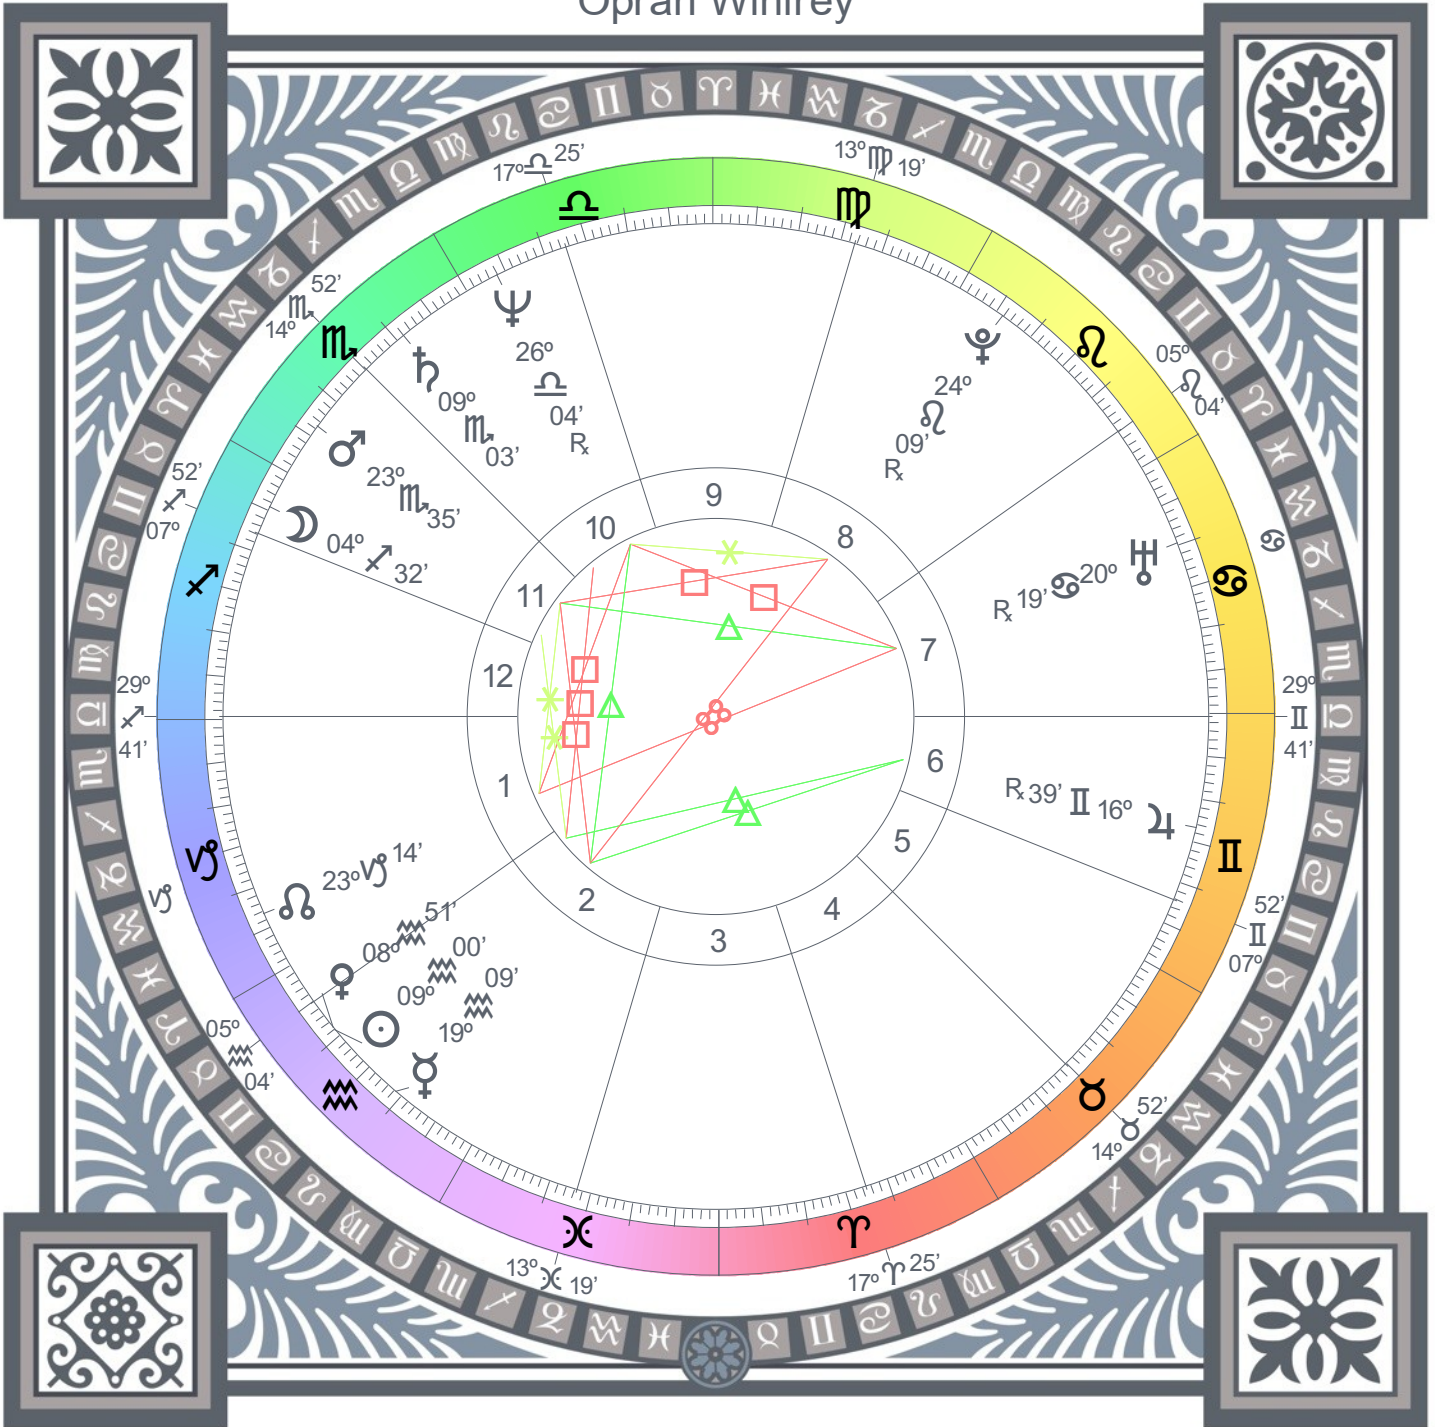

Oprah Winfrey

Oprah Winfrey
 Friday Jan 29, 1954
 04:30:00 AM CST +06:00
 Kosciusko, MS
 089W35'15" 33N03'27"

Moon in 4th Quarter
 Last Quarter Type
 ☾/☽ Angle: 295°32'
 ☽'s Motion: +12°25'47"
 Moon is Slow

Geocentric
 Tropical
 Placidus Houses

Pl	Planet	Position	Elem	Trp	Hous	Typ	Digni	Ru	Ld	House Cusps:	Zodiac Signs
☾	Moon	04° 13' 32"	Fire	Mut	11th	Suc		♃	♂	01 29° 14' 41"	♈ Aries
☉	Sun	09° 00' 00"	Air	Fix	2nd	Suc	Detri	♄	♄	02 05° 00' 04"	♉ Taurus
☿	Mercury	19° 09' 09"	Air	Fix	2nd	Suc	Exalt	♄	♄	03 13° 19' 19"	♊ Gemini
♀	Venus	08° 00' 51"	Air	Fix	2nd	Suc		♄	♄	04 17° 09' 25"	♋ Cancer
♂	Mars	23° 00' 35"	Water	Fix	11th	Suc	Ruler	♂	♂	05 14° 08' 52"	♌ Leo
♃	Jupiter	16° 16' 39" R _x	Air	Mut	6th	Cad	Detri	♄	♄	06 07° 02' 52"	♍ Virgo
♄	Saturn	09° 00' 03"	Water	Fix	10th	Ang		♄	♄	07 29° 02' 41"	♎ Libra
♅	Uranus	20° 09' 19" R _x	Water	Crd	7th	Ang		♄	♄	08 05° 00' 04"	♏ Scorpio
♆	Neptune	26° 04' 04" R _x	Air	Crd	10th	Ang		♄	♄	09 13° 09' 19"	♐ Sagittarius
♇	Pluto	24° 09' 09" R _x	Fire	Fix	8th	Suc		♄	♄	10 17° 00' 25"	♑ Capricorn
Mc	Midheaven	17° 00' 25"	Air	Crd	10th			♄	♄	11 14° 00' 52"	♒ Aquarius