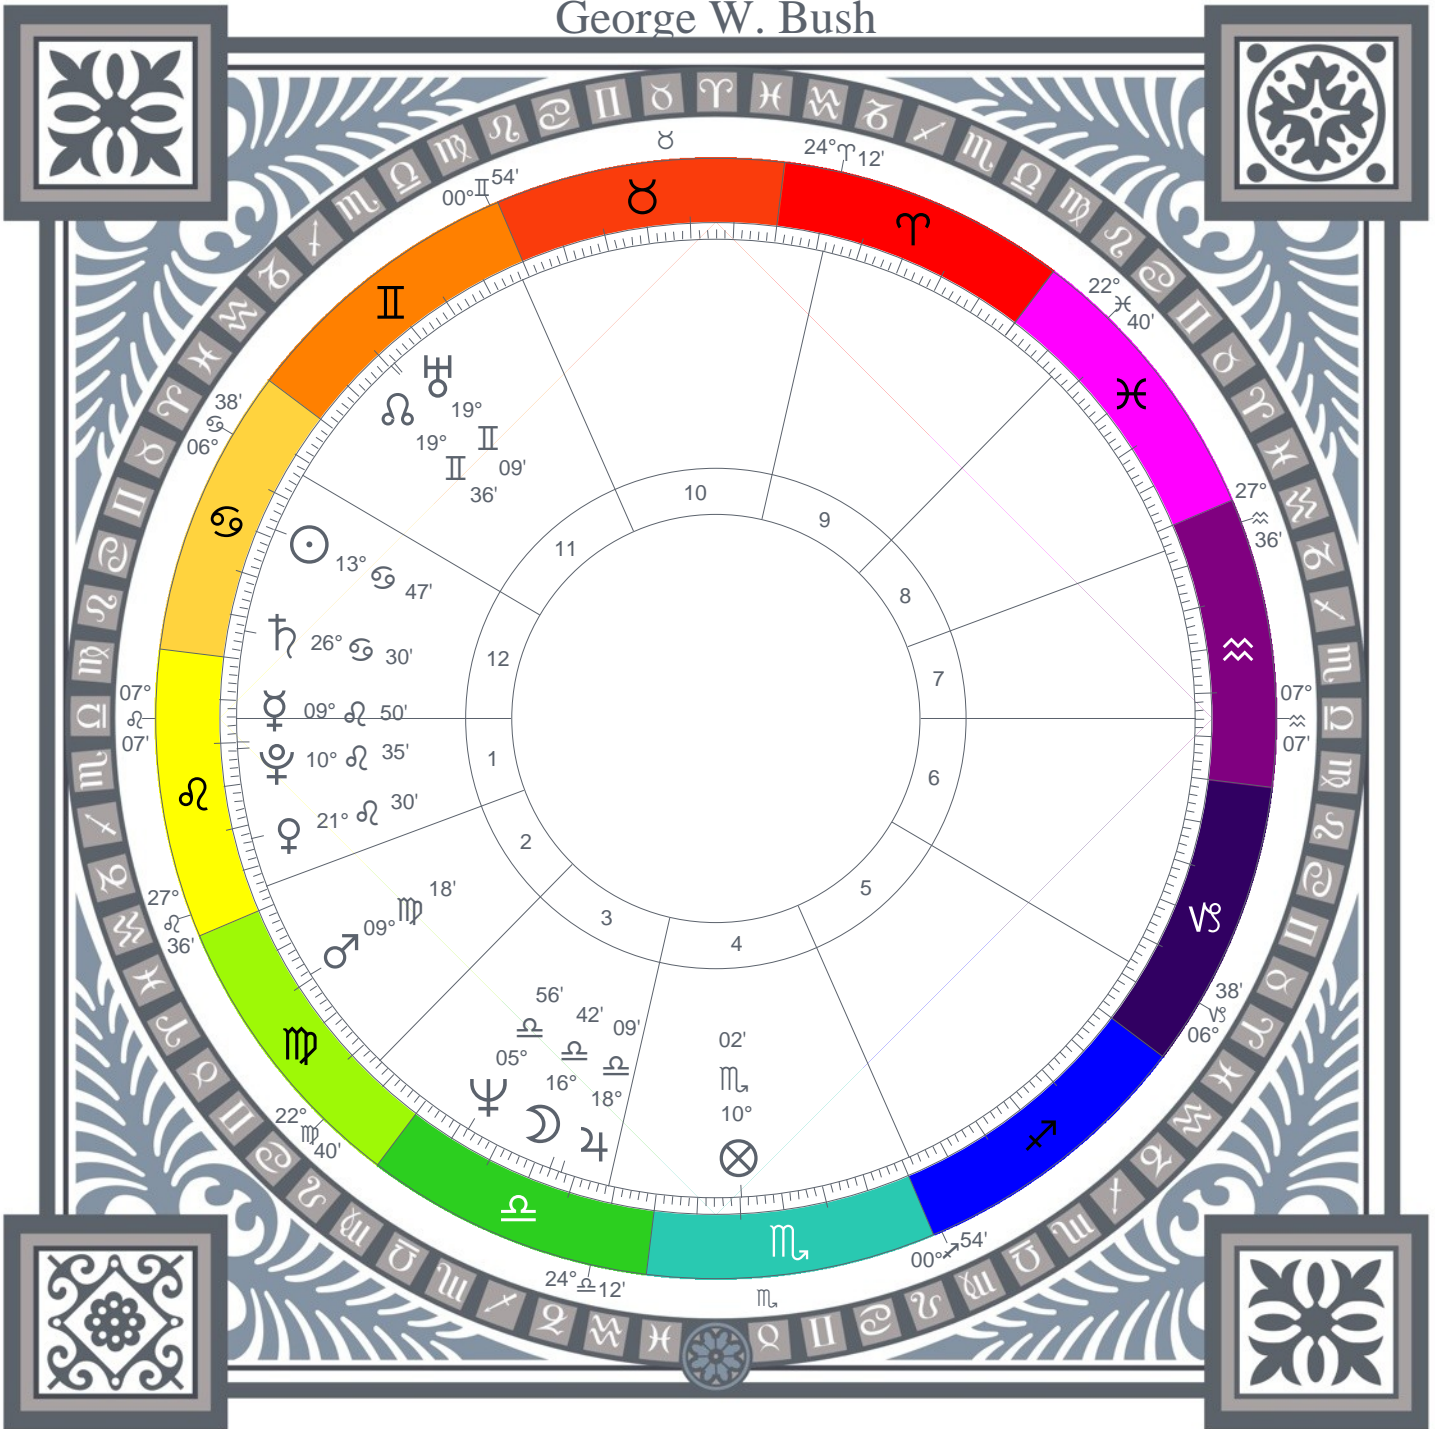

George W. Bush

George W. Bush
 Saturday Jul 06, 1946
 07:26:00 AM EDT +04:00
 New Haven, CT
 072W55'43" 41N18'29"

Moon in 2nd Quarter
 First Quarter Type
 ☉/☾ Angle: 092°55'
 ☽'s Motion: +12°16'54"
 Moon is Slow

Geocentric
 Tropical
 Placidus Houses

PI	Planet	Position	Elem	Trp	Hous	Typ	Digni	Ru	Ld	House Cusps:	Zodiac Signs
☾	Moon	16°♈42'	Air	Crđ	3rd	Cad		♀	♀	01 07°♈07'	♈ Aries
☉	Sun	13°♋09'	Water	Crđ	12th	Cad		♂	♂	02 27°♋36'	♉ Taurus
☿	Mercury	09°♋50'	Fire	Fix	1st	Ang	Fall	☉	☉	03 22°♊40'	♊ Gemini
♀	Venus	21°♋30'	Fire	Fix	1st	Ang		☉	☉	04 24°♈12'	♋ Cancer
♂	Mars	09°♊18'	Earth	Mut	2nd	Suc		♀	☉	05 00°♈54'	♌ Leo
♃	Jupiter	18°♈09'	Air	Crđ	3rd	Cad		♀	♀	06 06°♋38'	♍ Virgo
♄	Saturn	26°♋09'	Water	Crđ	12th	Cad	Detri	☾	♀	07 07°♋07'	♎ Libra
♅	Uranus	19°♈09'	Air	Mut	11th	Suc		♀	♀	08 27°♋36'	♏ Scorpio
♆	Neptune	05°♈56'	Air	Crđ	3rd	Cad		♀	♀	09 22°♋40'	♐ Sagittarius
♇	Pluto	10°♋35'	Fire	Fix	1st	Ang		☉	☉	10 24°♈12'	♑ Capricorn
Mc	Midheaven	24°♈12'	Fire	Crđ	10th			♂	☉	11 00°♈54'	♒ Aquarius
Asc	Ascendant	07°♋07'	Fire	Fix	1st			☉		12 06°♋38'	♈ Pisces